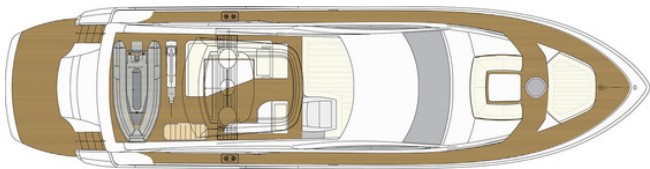

KEY FEATURES

- EXPERIENCED & LOCAL CREW
- FAMILY FRIENDLY YACHT
- IMPECCABLY MAINTAINED, LIKE NEW
- INVITING INDOOR AND OUTDOOR SPACES
- IDEAL FOR ISLAND-HOPPING ADVENTURES

CABIN ARRANGEMENT

- 1 Master, 1 VIP, 1 Double, 1 Twin
- Master Cabin en suite with shower (bed dimensions 180x190cm), VIP Cabin en suite with shower (bed dimensions 160x190cm), Guest Double bed Cabin ensuite with shower (bed dimensions 140x190cm), Guest Twin bed Cabin en suite with shower (bed dimensions - each 75x190cm)

TENDERS & TOYS

- TENDER WILLIAMS 325
- JET SKI SEA DOO GTI (2 SEATS)
- WAKEBOARD
- WATERSKIS (ADULT AND JUNIOR)
- SEA BOB F5
- DOUGHNUT
- FISHING EQUIPMENT
- SNORKELLING SETS

FLYBRIDGE

MAIN DECK

LOWER DECK